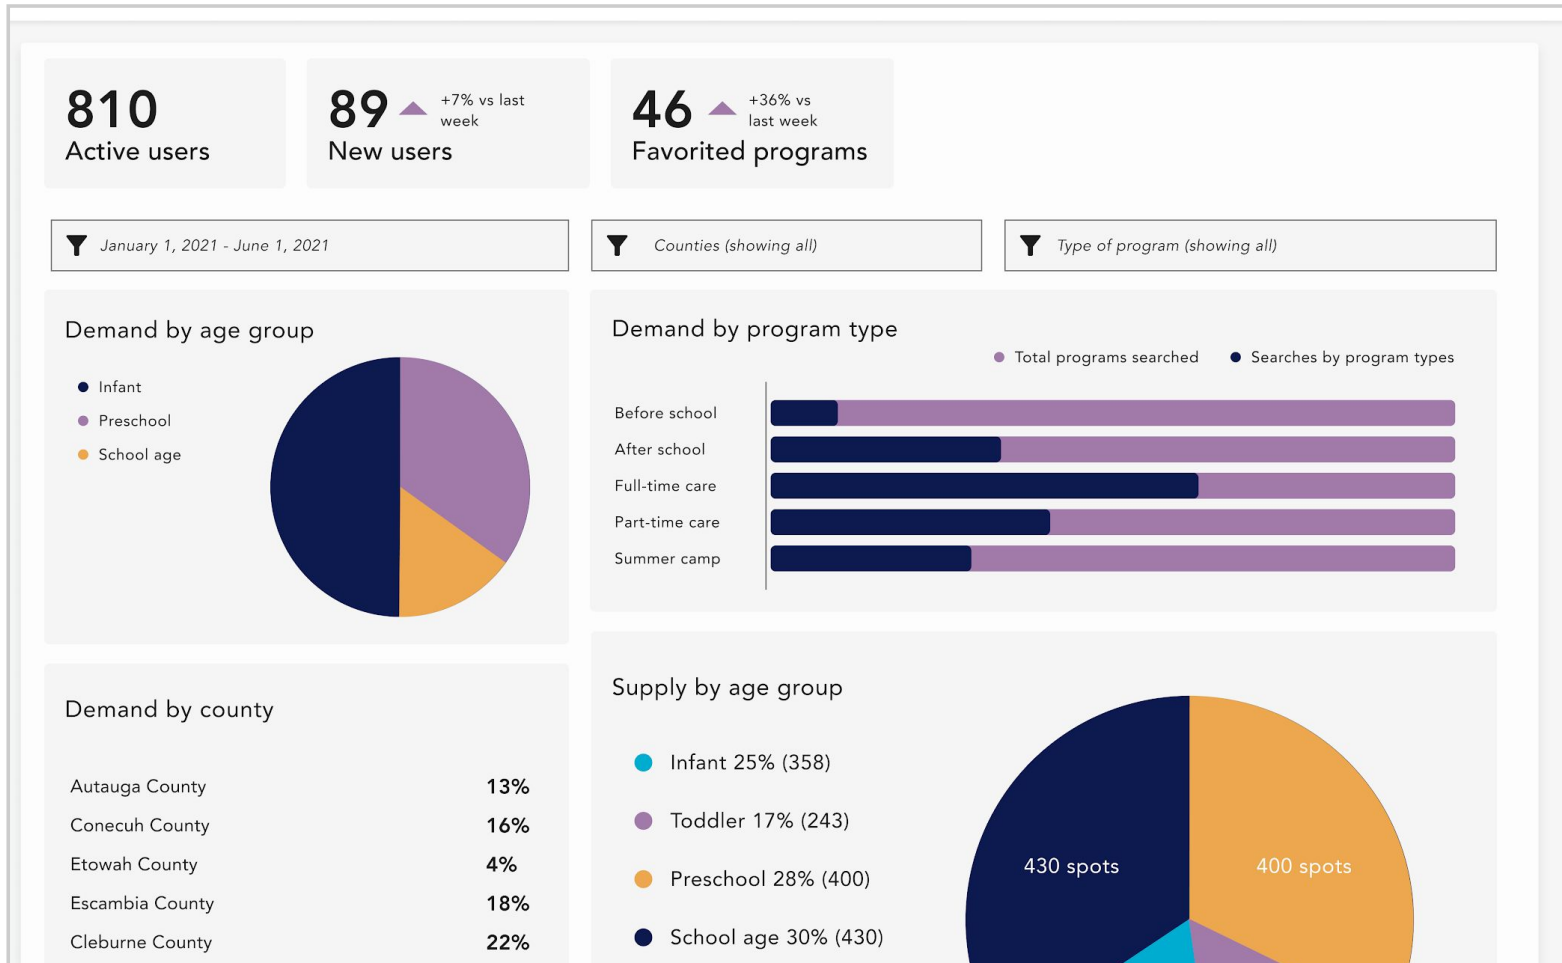

Needed fast and responsive system.

Trying Together

Centering the Family

Alleghenychildcare.org has become a place for families to **search for child care, preschools, and OST programs** and Trying Together staff to **provide referrals**.

Data is centralized in one place.

Supply & Demand Challenges

-  Providers aren't on their computer all day
-  Providers report openings differently
-  Lack of incentive for providers
-  Frequency of openings changes
-  Demand difficult to capture comprehensively
-  Dynamic nature of capacity

Real-time Reporting & Analytics

Coordinated Enrollment

- One streamlined application
- Multiple funding sources
- Coordination across departments

Fully Integrated Systems

- Consolidated for a more streamlined data and better user experience
- Real-time information for parents + providers
- Data driven decisions for greatest impact