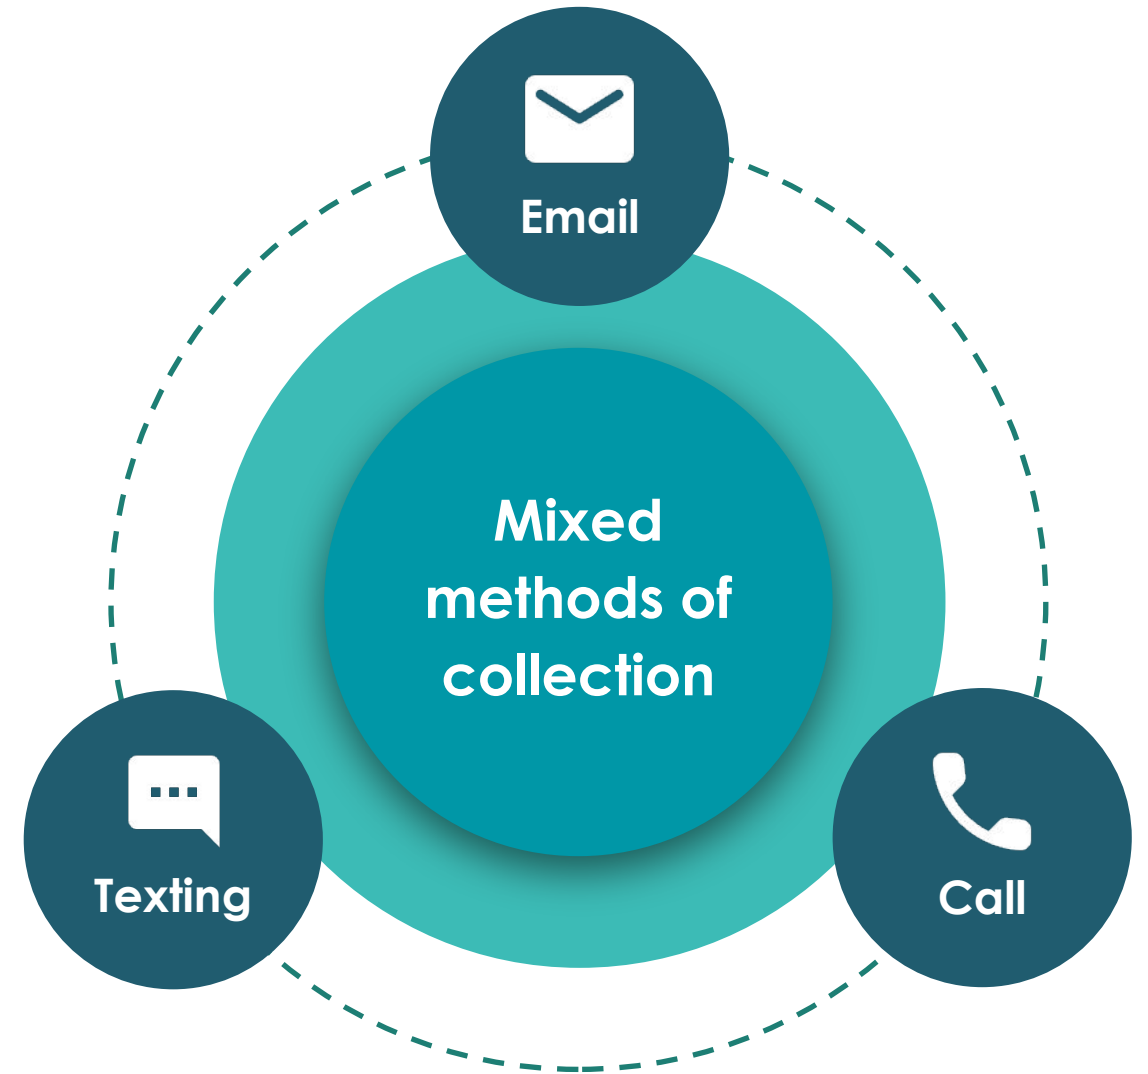

Where it's working well

- Offering different options for collecting information (texting, calling, portal)
- One click actions from emails
- Opting into texting for communication
- Follow-ups from certain CCR&Rs
- Demand: integrating parent searches + specialist searches in reporting + analytics